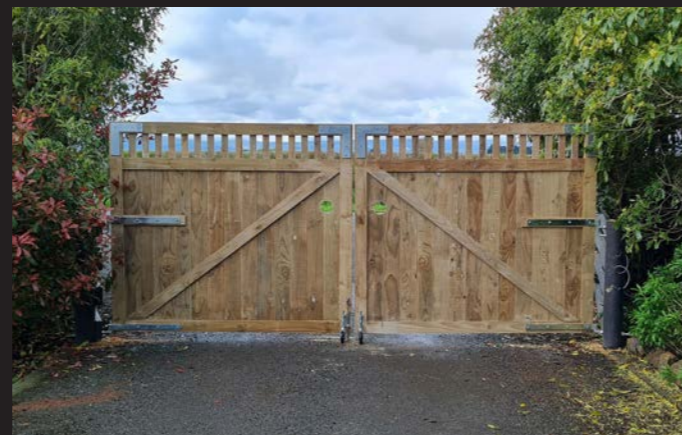

The Dorset

Perfect for the driveways that need extra height for privacy or animal security. The panels in this style can be configured however you would like and this option can be made as a single or double gate.

STANDARD SIZES

Height 1800mm
 Length 1000mm / 1500mm / 2000mm / 4000mm
Custom sizes can be made to order

Rail size 100 x 25mm / 150 x 25

Timber RS Radiata Pine H3

IDEAL FOR

Rural
 Residential

STYLE CODE

CGTDO

Custom sizes can be made to order

OPTIONS

- Small or no gaps
- Extra rails
- Painted
- Flat Cap for extra strength
- Gate Numbers
- Gate Signage
- Delivery
- Installation

ACCESSORIES

Hinge Strap 300mm / 450mm / 650mm
 Gudgeons 275mm / 350mm / 425mm
 T-Hinge 350mm
 Drop Bolt 460mm
 Padbolt Oval